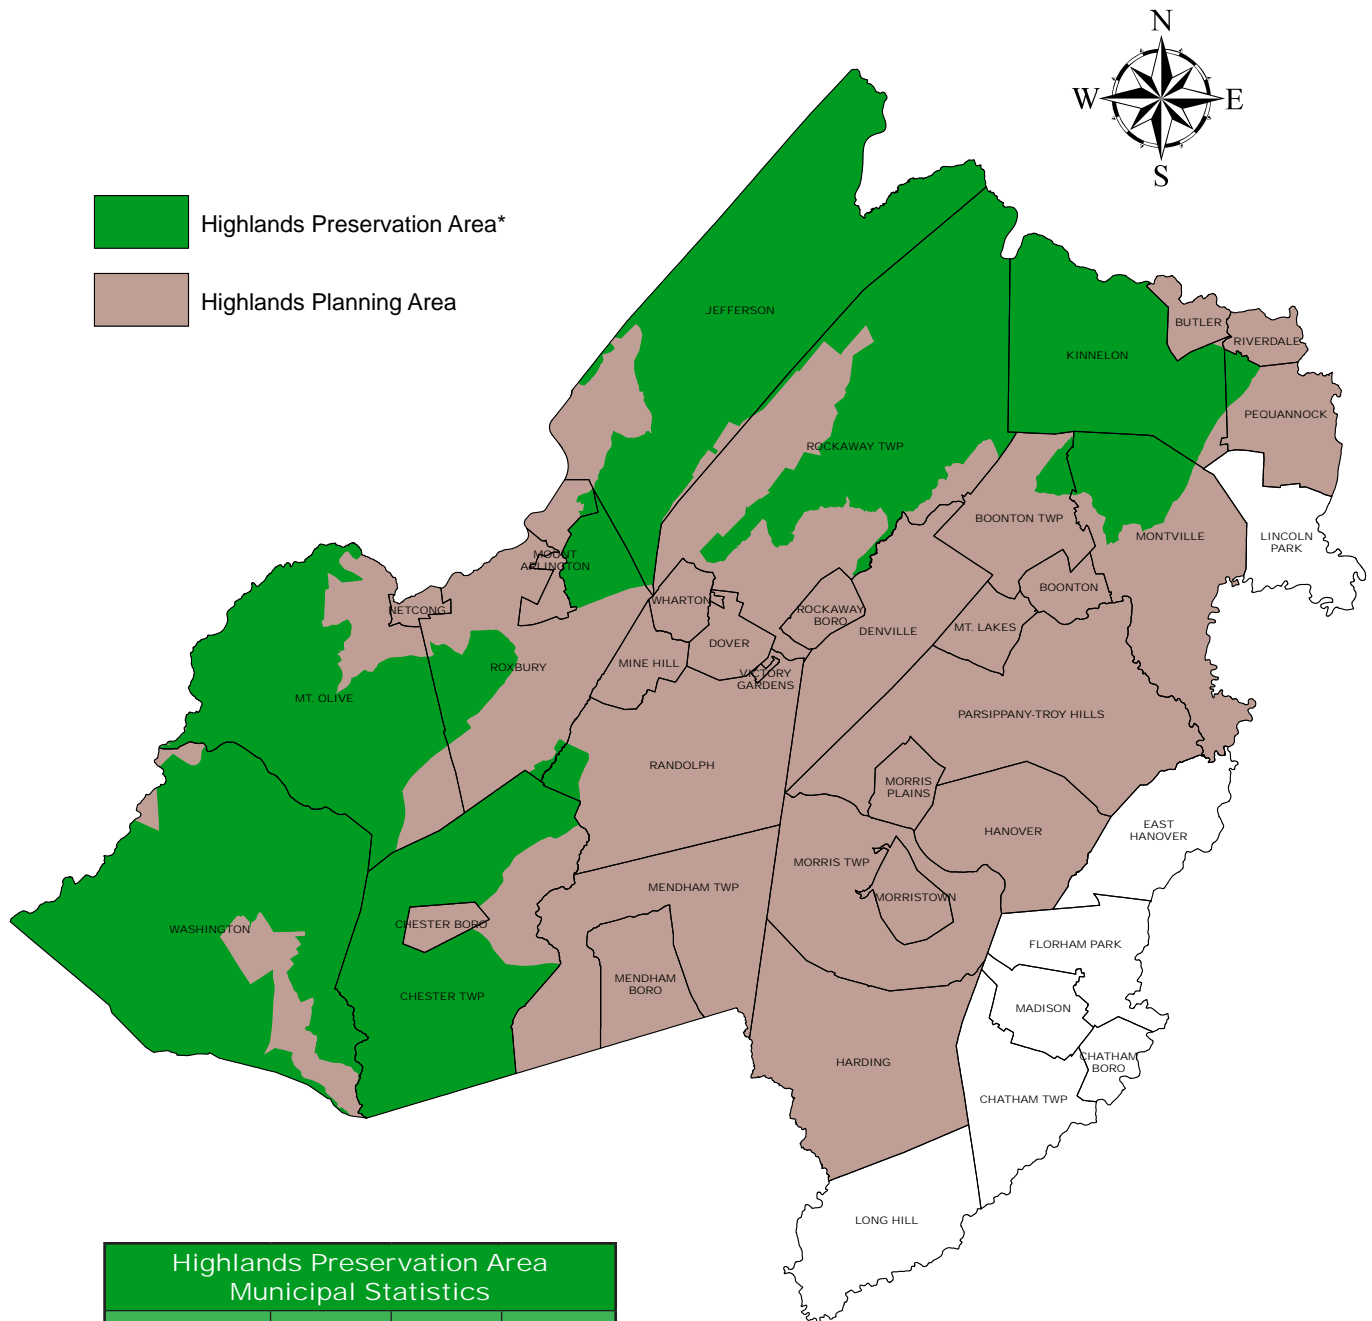

Map C

New Jersey Highlands within Morris County

- Highlands Preservation Area*
- Highlands Planning Area

Highlands Preservation Area Municipal Statistics			
Municipality	Municipality (Acres)	Pres. Area (Acres)	Pres. Area (%)
Boonton Twp.	5,428	493	9
Chester Twp.	18,694	15,783	84
Jefferson Twp.	27,365	24,030	88
Kinneelon	12,295	11,933	97
Montville	12,233	3,425	28
Mt. Arlington	1,783	132	7
Mt. Olive	19,996	15,847	79
Pequannock	4,534	451	10
Randolph	13,537	580	4
Rockaway Twp.	29,405	17,950	61
Roxbury	14,021	4,291	31
Washington Twp.	28,718	25,204	88

*The Highlands Preservation Area depicted in this map has been interpreted from the narrative boundary description of P.L. 2004, c. 120, the Highlands Water Protection and Planning Act.